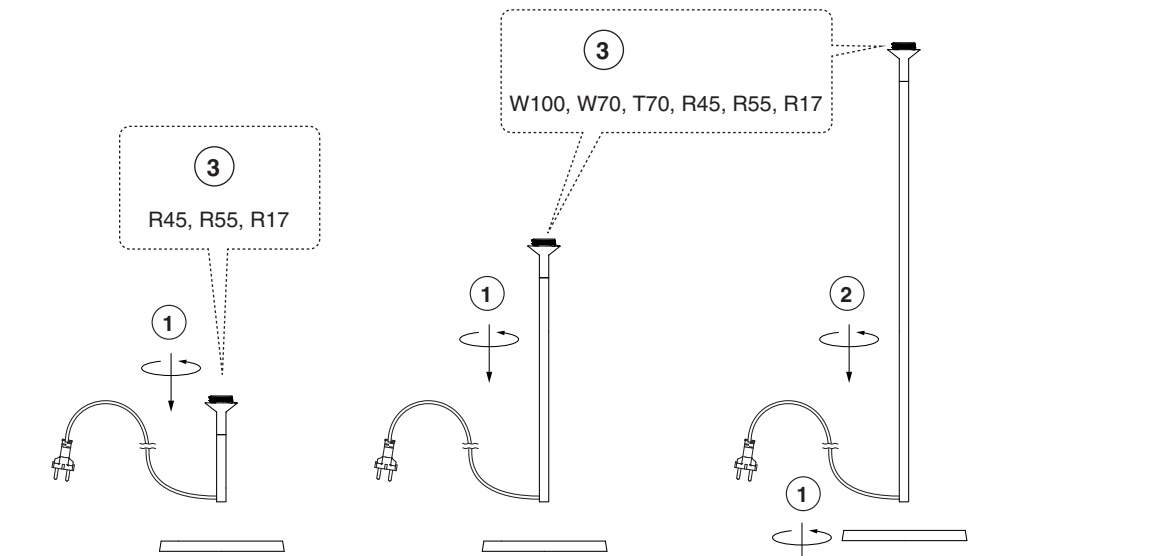

Options

TECHNICAL FEATURES

1 X E27 MAX 15W LED no incl.

Together
we take care
of the planet

Together we take care of the planet.

This is why we reduce paper consumption. Please refer to the safety, maintenance and warranty instructions at www.faro.es. If you cannot access it, call us at +34 937 723 965 or write to export@faro.es.