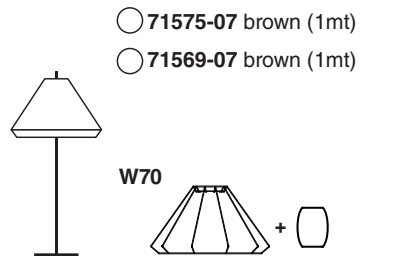

Options

TECHNICAL FEATURES

1 X E27 MAX 15W LED no incl.

Together
we take care
of the planet

Together we take care of the planet.

This is why we reduce paper consumption. Please refer to the safety, maintenance and warranty instructions at www.faro.es. If you cannot access it, call us at +34 937 723 965 or write to export@faro.es.