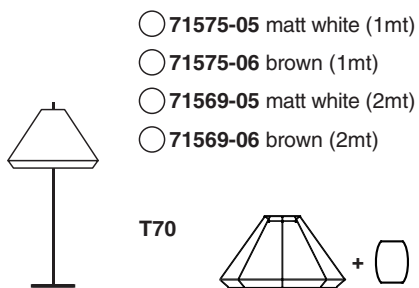

Options

TECHNICAL FEATURES

1 X E27 MAX 15W LED no incl.

Together
we take care
of the planet

Together we take care of the planet.

This is why we reduce paper consumption. Please refer to the safety, maintenance and warranty instructions at www.faro.es. If you cannot access it, call us at +34 937 723 965 or write to export@faro.es.