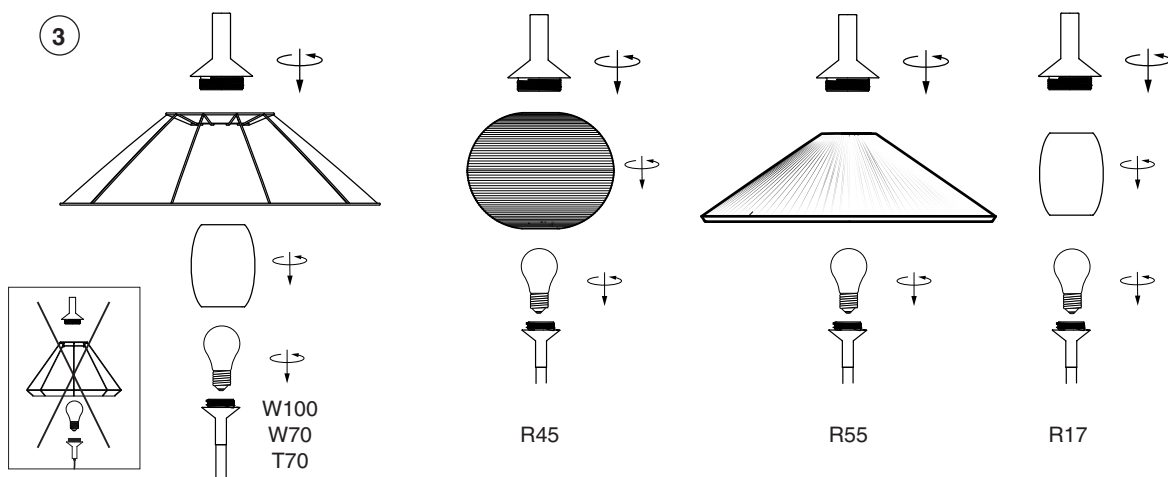

Options

TECHNICAL FEATURES

1 X E27 MAX 15W LED no incl.

Together
we take care
of the planet

Together we take care of the planet.

This is why we reduce paper consumption. Please refer to the safety, maintenance and warranty instructions at www.faro.es. If you cannot access it, call us at +34 937 723 965 or write to export@faro.es.