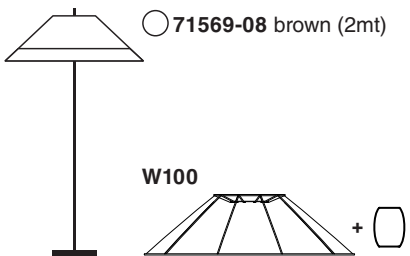

Options

TECHNICAL FEATURES

1 X E27 MAX 15W LED no incl.

Together
we take care
of the planet

Together we take care of the planet.

This is why we reduce paper consumption. Please refer to the safety, maintenance and warranty instructions at www.faro.es. If you cannot access it, call us at +34 937 723 965 or write to export@faro.es.