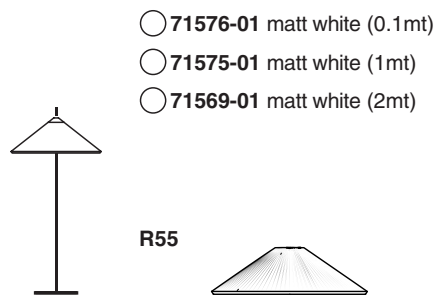

Options

TECHNICAL FEATURES

1 X E27 MAX 15W LED no incl.

Together
we take care
of the planet

Together we take care of the planet.

This is why we reduce paper consumption. Please refer to the safety, maintenance and warranty instructions at www.faro.es. If you cannot access it, call us at +34 937 723 965 or write to export@faro.es.