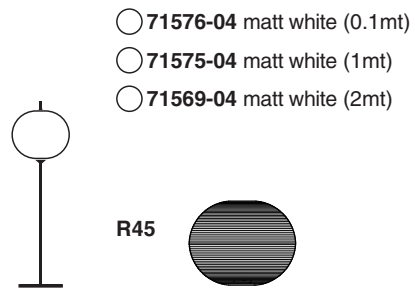

Options

TECHNICAL FEATURES

1 X E27 MAX 15W LED no incl.

Together
we take care
of the planet

Together we take care of the planet.

This is why we reduce paper consumption. Please refer to the safety, maintenance and warranty instructions at www.faro.es. If you cannot access it, call us at +34 937 723 965 or write to export@faro.es.