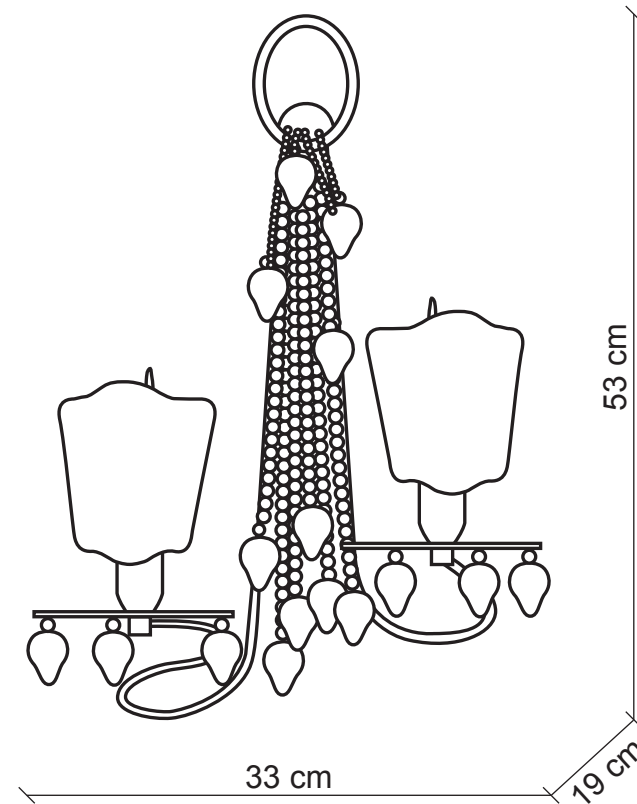

PATRIZIAGARGANTI

Firenze

BAGA Progress
LOVELY LIGHT

art. 3141

2 lights Wall lamp

Finish: Silver

Lampshades: Ivory leather half-shade

Accessories: Black and clear crystals

m³ 0,22
Kg 2