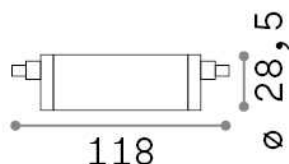

General info

Lampadine e accessori - Lampadine r7s

Ean	8021696307855
Item	R7s SMD 14W 1600Lm 3000K CRI80 DIMM
Installation	-
Guarantee	5 years
Gross weight	0.08 kg
Volume	0.000108 m ³

Technical info

Net weight	0.07 kg
Insulation class	-
Compliance	CE
Power output	220-240 V AC 50 Hz
Dimmer	YES, TRIAC
Power supply	Not required

Source info

Power	14 W
Emission	Diffuse
Max consumption	max 14,00 W
CCT LED	3000 K
Duration LED (t. 25°C)	15000 h
CRI	> 80
Light beam	-
Useful light flux	1600 lm
Photobiological risk	EXEMPT
Standby power	< 0.50 W