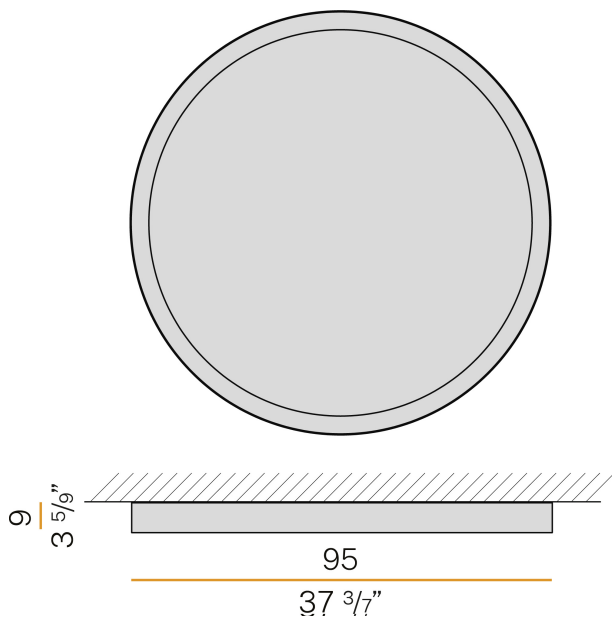

PANZERI

Planet Ring

220-240V AC emergency
P08301.100.0407

● white

Data sheet

CODE	P08301.100.0407
SYSTEM POWER CONSUMPTION	142W
EFFICACY	82.58lm/W
LIGHT SOURCE	LED
LIGHT SOURCE LIFETIME	L80 (B20) 80.000h
COLOUR TEMPERATURE	3000K Ra>90
LIGHT DISTRIBUTION	diffused
POWER SUPPLY	220-240V AC
FREQUENCY	50/60Hz
ELECTRICAL CONFIGURATION	emergency
DRIVER	integrated included
NOMINAL LUMINOUS FLUX	17714lm
LUMEN OUTPUT	11727lm
EFFICIENCY	66.2%
DURATION IN EMERGENCY MODE	1h
WEIGHT	13,64 Kg
PROTECTION DEGREE	IP40
COLOUR TOLLERANCES	SDCM 3
GLOW WIRE TEST PERFORMANCE	850°
PACKING DIMENSIONS	106,0 x 106,0 x 18,0 cm

Ceiling lighting fixture for interiors, with direct light emission.
Pickled sheet metal structure in white polyacrylic paint.
Aluminium dissipation plate.
Pickled sheet metal closing frame in polyacrylic paint.
Modelled polycarbonate diffuser with opaline finish.

Technical drawing

Application

Polar diagram