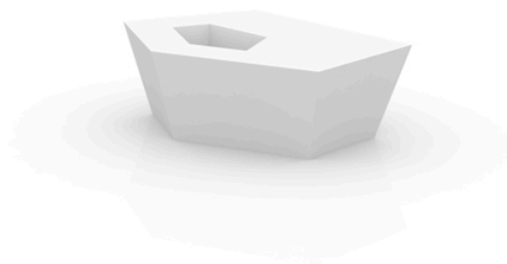

Products / Low Tables / Faz Sun Chaise Longue Table 60x57x22

Faz sun chaise longue table 60x57x22

by Ramón Esteve

Faz is a modular collection of outdoor furniture and planters designed by Ramón Esteve for Vondom. He is the architect of harmony, serenity, timelessness and universality, and he has created mineral and emphatic shapes that make Faz a design that contextualizes with homes and installations. An ambience, encircling as a result of the blissful combination of the material and lighting, so that the sole sensation would be its fusion.

Info

Description

Made of polyethylene resin by rotational moulding. 100% Recyclable. Item suitable for indoor and outdoor use. Available in different finishes.

Weight: 4.5 Kg

FAZ Mesa Tumbona
FAZ Sun Chaise Table