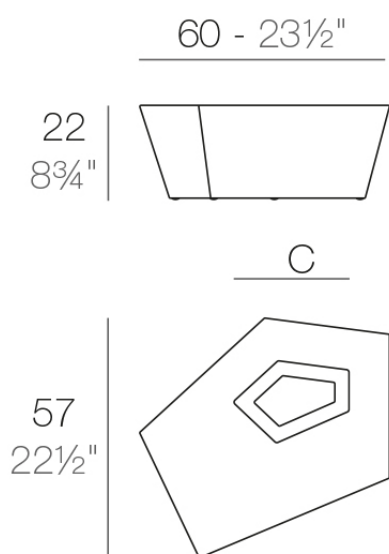

Info

Description

Made of polyethylene resin by rotational moulding. 100% Recyclable. Item suitable for indoor and outdoor use. Available in different finishes.

Weight: 4.5 Kg

FAZ Mesa Tumbona
FAZ Sun Chaise Table

C = 27 x 12 cm
C = 10¾" x 4¾"