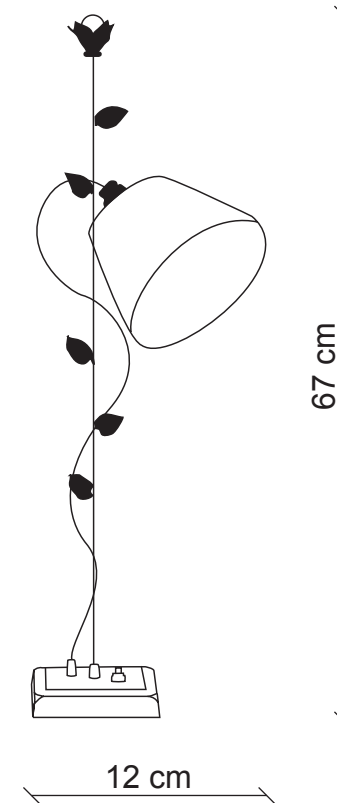

PATRIZIAGARGANTI

Firenze

BAGA XXI Century
LOVELY LIGHT

art. 1021

1 light Table lamp

Finish: Silver leaf with protected nickel details

Lampshades: Orange raffia

Accessories: Clear crystals

Ø 15x9
H. 10

1x
40W E14
not supplied

m³ 0,19
Kg 1,5