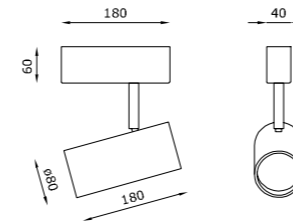

# ML

Un punto di vista puntuale, in grado di enfatizzare particolari e spazi esclusivi: ML, apparecchio illuminante da interni per installazione a soffitto, a parete o su binario, è caratterizzato da un connubio di precisione e forza. Il proiettore professionale, dalle alte prestazioni, completamente orientabile a 360° in orizzontale e in verticale, è studiato per avere il minimo impatto visivo.

*A punctual point of view able to emphasize details and exclusive spaces: ML, installable on ceilings, walls or rail, is characterized by a combination of precision and strength. The professional projector, capable of high performances, completely orientable up to 360° both horizontally and vertically, is designed for having a minimal visual impact.*

## CODE COMPOSITION

1014	2	E	ND	
				<i>light colour</i>
		<b>27</b>		2700K
		<b>30</b>		3000K
		<b>40</b>		4000K
				<i>lens</i>
		<b>24</b>		24°
		<b>38</b>		38°
				<i>installation</i>
		<b>S</b>		surface
		<b>T</b>		track
				<i>finishing</i>
		<b>WH</b>		white
		<b>BL</b>		black

## TECHNICAL FEATURES

<b>Code</b>	<b>1014</b>
<b>Type</b>	Projector +/- 360° 
<b>Material</b>	Aluminum
<b>Finishing</b>	White   Black
<b>Weight</b>	1.2 Kg
<b>Mounting</b>	Wall and ceiling
<b>IP rating</b>	IP40
<b>Insulation class</b>	III
<b>Control gear</b>	Constant current electronic driver on board
<b>Cut out for plasterboard</b>	-
<b>Lamp type</b>	LED 700 mA 
<b>Lamp wattage</b>	1 x 26W
<b>Luminous efficacy</b>	133 lm/W - 3000K
<b>Light distribution</b>	Beam 24° Beam 38° (on request)
<b>Fitting</b>	-
<b>Light colour</b>	White 3000K White 2700K   4000K (on request)
<b>Voltage connection</b>	220-240V · 50/60Hz
<b>CRI</b>	>80 >90 (on request)
<b>Emergency</b>	On request
<b>Energy efficiency class</b>	A++
<b>Note</b>	On request available dimmable PUSH or DALI.