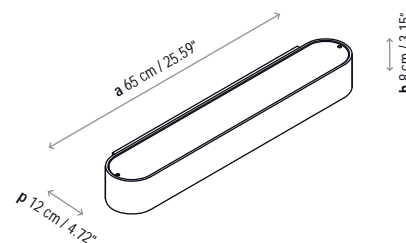

Lamps description

Grounding: compulsory

2 x 24W
Minibipin T5 L. Fluo

Voltage: 120-277V / 50-60Hz

1 Box 8.27 x 26.38 x 5.91 inches

Vol.: 0.7416 ft³

Weight: 8.82 lbs

Certifications: **IP-20**

Photometrics made according to the position the lights are shown in the catalogue and price list.