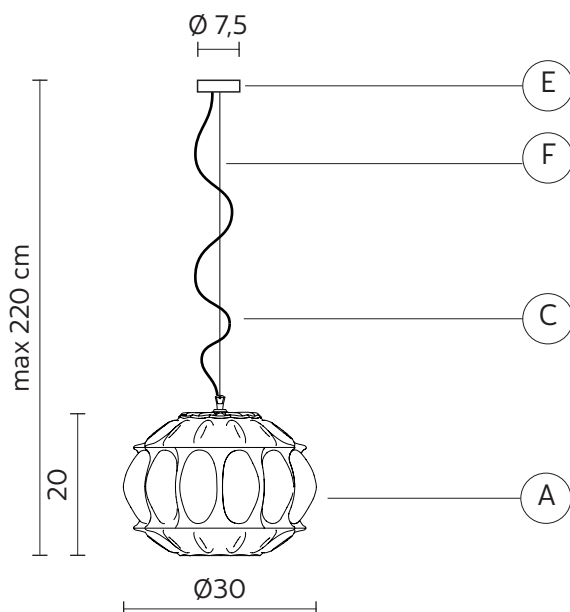

GINGER suspension

Edmondo Testaguzza design

ООО "Мастерская светотехники
8 800 100 39 72
8 495 727 14 91
9725087@masv.ru
http://masv.ru

year 2015

TECHNICAL SHEET - SE116 1F INT

STRUCTURE "A"

material glass
colour smoked

CEILING CUP "E"

material metal
colour transparent

ELECTRICAL CABLE "C"

material fabric cable
colour black

SUSPENSION CABLE "F"

material steel

ELECTRICAL SYSTEM

socket E27
source max 1x77w
energy class from E to A++

PACKAGING

nr. of collis 1
net weight/kg 2,8
gross weight/kg 4,1
packaging/cm 43x42x32

EMISSION OF LIGHT

one-directional

direct
filtered
indirect
none

CERTIFICATION

IEC 60598-1:2008
EN 60598-1:2008 + A11:2009

IP rate IP20
bulb not provided