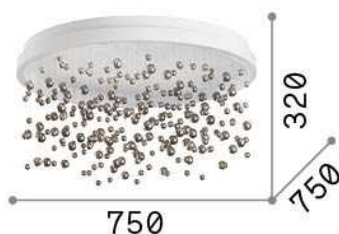

## Indoor - Ceiling lamps

Ean	8021696315812
Item	ARMONY PL D75
Installation	Ceiling lamps
Guarantee	5 years
Gross weight	13.3 kg
Volume	0.096148 m <sup>3</sup>

## Source info

Integrated source	Integrated LED module
Replaceable source	Replaceable (by qualified operators only)
Power	0 77 W
Emission	Diffuse
Max consumption	max 77,00 W
Features LED	LED SMD
CCT LED	3000 K
Duration LED (t. 25°C)	30000 h
CRI	> 80
Light beam flux	7150 lm
Useful light flux	2800 lm
Photobiological risk	2
Standby power	< 0.50 W
Bulb included	1 - E14 OLIVA 4W 3000K CRI80 SATIN