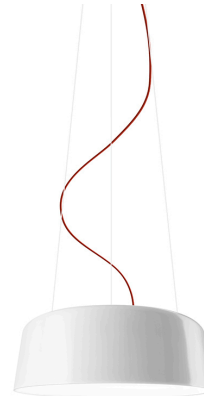

PANZERI

Blanca

220-240V AC dimmable (DALI/Push DIM)

L05710.060.0402

 glossy white

Data sheet

CODE	L05710.060.0402
SYSTEM POWER CONSUMPTION	70W
EFFICACY	66.49lm/W
LIGHT SOURCE	LED
LIGHT SOURCE LIFETIME	L90 (B10) 50.000h
COLOUR TEMPERATURE	3000K Ra>90
LIGHT DISTRIBUTION	diffused
POWER SUPPLY	220-240V AC
FREQUENCY	50/60Hz
ELECTRICAL CONFIGURATION	dimmable (DALI/Push DIM)
DRIVER	integrated included
NOMINAL LUMINOUS FLUX	8346lm
LUMEN OUTPUT	4654lm
EFFICIENCY	55.8%
WEIGHT	3,90 Kg
PROTECTION DEGREE	IP40
COLOUR TOLLERANCES	SDCM 3
PACKING DIMENSIONS	69,0 x 69,0 x 34,0 cm

Suspension lighting fixture for interiors, with direct and indirect light emission. Turned aluminium reflector in glossy white or metallized brown polyacrylic paint. Moulded acrylic diffuser with opaline finish. 2m (78,7") long steel suspension cables. 2,2m (86,6") long PVC power cable with red fabric covering. Power canopy with pickled sheet metal ceiling bracket and covering in glossy white or metallized brown polyacrylic paint.

Technical drawing

Polar diagram