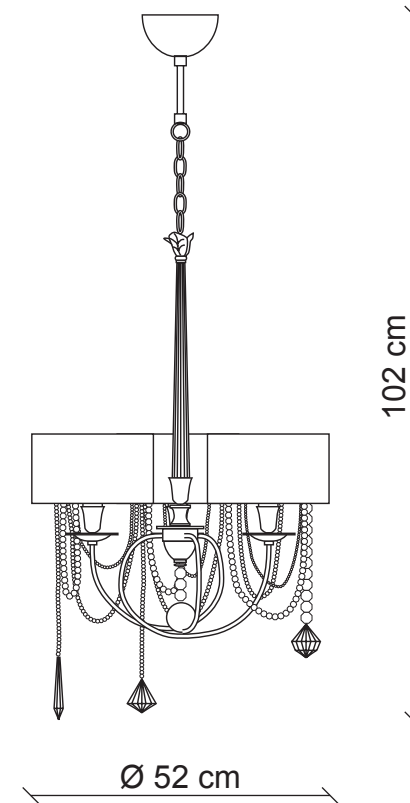

PATRIZIAGARGANTI

Firenze

BAGA Contemporary
LOVELY LIGHT

art. 1045

3 lights Chandelier

Finish: Nickel with silver leaf details

Lampshades: Ivory goffered tulle

Accessories: Clear crystals

Ø 18x18
H. 10

3x
40W E14
not supplied

m³ 0,43
Kg 4,2