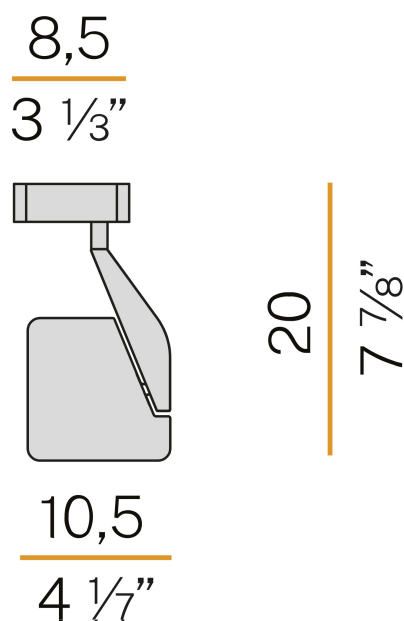

### Data sheet

CODE	P07701.000.0101
SYSTEM POWER CONSUMPTION	8,5W
EFFICACY	102.5lm/W
LIGHT SOURCE	LED
LIGHT SOURCE LIFETIME	L90 (B10) 50.000h
COLOUR TEMPERATURE	3000K Ra>80
LIGHT DISTRIBUTION	adjustable
BEAM ANGLE	90°
POWER SUPPLY	220-240V AC
FREQUENCY	50/60Hz
ELECTRICAL CONFIGURATION	ON-OFF
DRIVER	integrated included
NOMINAL LUMINOUS FLUX	1027lm
LUMEN OUTPUT	820lm
EFFICIENCY	79.8%
WEIGHT	0,46 Kg
PROTECTION DEGREE	IP40
COLOUR TOLLERANCES	SDCM 3
PACKING DIMENSIONS	12,0 x 24,0 x 13,0 cm

### Technical drawing