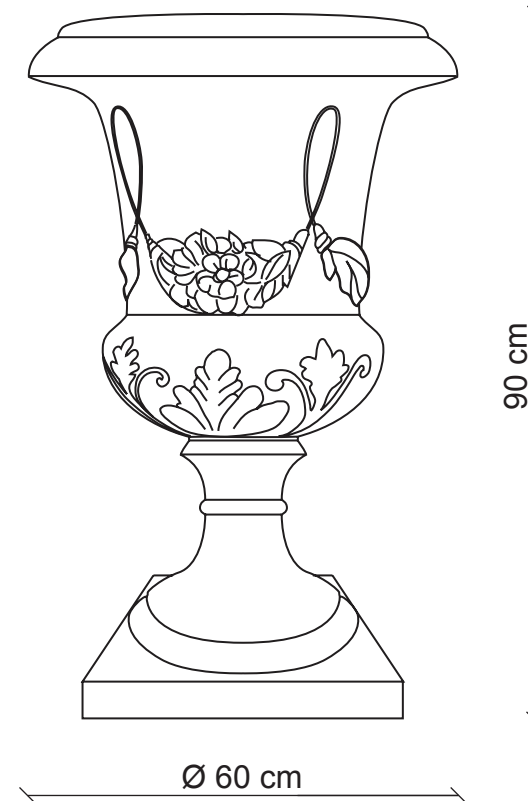

PATRIZIAGARGANTI

Firenze

BAGA XXI Century
LOVELY LIGHT

art. CM494

Cachepot

Finish: Leaden with gold details

m³ 0,54
Kg 47