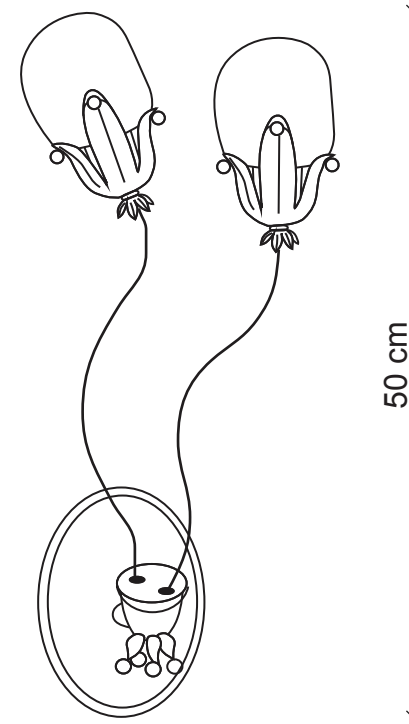

## art. 900

2 lights Wall lamp

**Finish:** Green mèlange with protected nickel details

**Lampshades:** Nickel

**Accessories:** Clear crystals

 2x  
60W E14  
not supplied

m<sup>3</sup> 0,17  
Kg 1