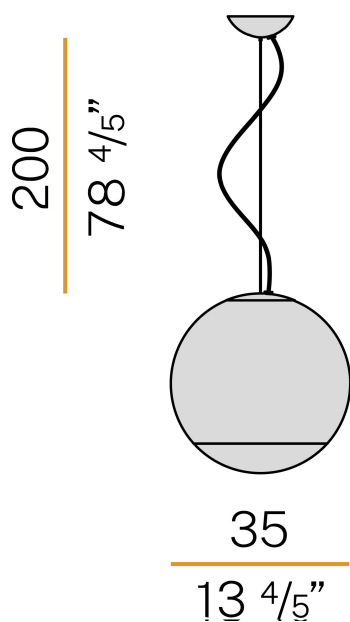

PANZERI

Smoke

220-240V AC
L01541.035.0200

 titanium/white diffuser

Data sheet

CODE	L01541.035.0200
SYSTEM POWER CONSUMPTION	max 116W
EFFICACY	11.47lm/W
LIGHT SOURCE	LED retrofit / halogen
LIGHT SOURCE KIT	* included
COMPATIBLE SOURCES	LED retrofit bulb 21W E27 2700K Ra80 2500lm (dimmmable)* / max 116W E27
COLOUR TEMPERATURE	2700K Ra>80
LIGHT DISTRIBUTION	diffused
POWER SUPPLY	220-240V AC
FREQUENCY	50/60Hz
NOMINAL LUMINOUS FLUX	2500lm
LUMEN OUTPUT	1330lm
EFFICIENCY	53.2%
WEIGHT	2.90 Kg
PROTECTION DEGREE	IP20
PACKING DIMENSIONS	0,0 x 0,0 x 0,0 cm

Suspension lighting fixture for interiors, with direct and indirect light emission. Pickled sheet metal structure in titanium polyacrylic paint. Diffuser in hand-crafted blown glass with white or smoke-grey shaded effect. 2m (78,7") long steel suspension cable. 2m (78,7") long power cable in transparent PVC. Power canopy with galvanized sheet metal ceiling bracket and pickled sheet metal covering in titanium polyacrylic paint.

Technical drawing

Polar diagram