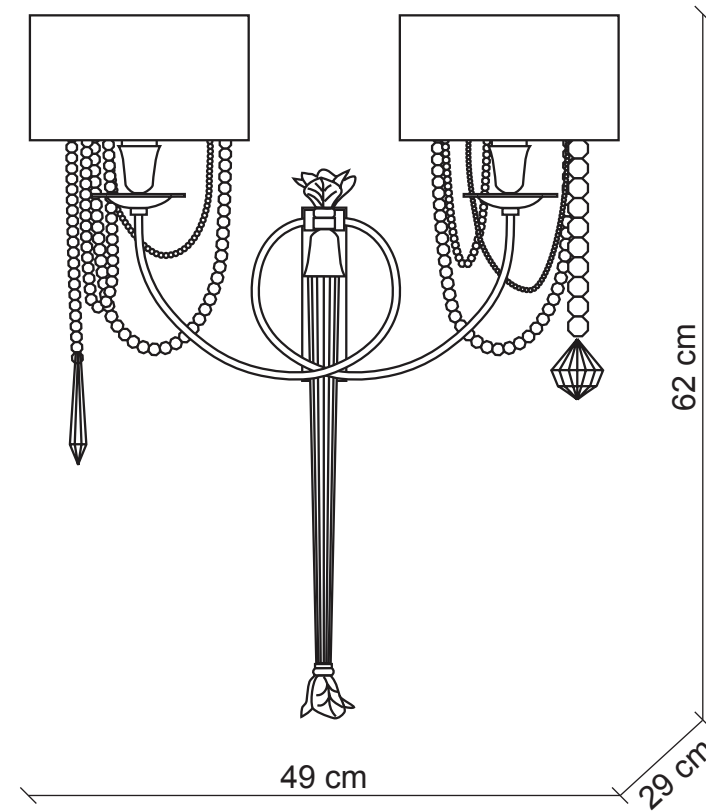

# PATRIZIAGARGANTI

Firenze

**BAGA** Contemporary  
LOVELY LIGHT

**art. 1044**

2 lights Wall lamp

**Finish:** Nickel with silver leaf details

**Lampshades:** Ivory goffered tulle

**Accessories:** Clear crystals

Ø 18x18  
H. 10

2x  
40W E14  
not supplied

m<sup>3</sup> 0,22  
Kg 1,8