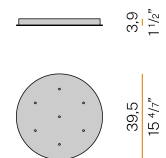

XM9001-07

Canopy for power supply with 7 outputs.