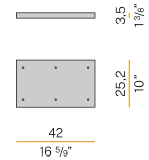

XM8901-06

Canopy for power supply with 6 outputs.