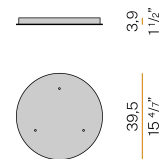

Canopy for power supply with 6 outputs.

XM8901-09

Canopy for power supply with 9 outputs.

XM8901-15

Canopy for power supply with 15 outputs.

XM9001-03

Canopy for power supply with 3 outputs.

XM9001-07