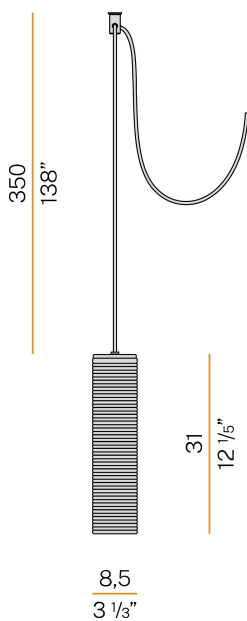

PANZERI

Clio

220-240V AC

M09453.000.0200

black/steel diffuser

Data sheet

CODE	M09453.000.0200
SYSTEM POWER CONSUMPTION	max 57W
LIGHT SOURCE	LED retrofit / halogen
LIGHT SOURCE KIT	* included
COMPATIBLE SOURCES	LED retrofit bulb 8W E27 2700K Ra80 1050lm (no dimming) * / max 57W E27
COLOUR TEMPERATURE	2700K Ra>80
LIGHT DISTRIBUTION	diffused
POWER SUPPLY	220-240V AC
FREQUENCY	50/60Hz
NOMINAL LUMINOUS FLUX	1050lm
WEIGHT	1,29 Kg
PROTECTION DEGREE	IP20
COLOUR TOLLERANCES	SDCM <6
PACKING DIMENSIONS	0,0 x 0,0 x 0,0 cm

Multiple suspension lighting fixture for interiors, with direct and indirect light emission. Structure in pressed rough aluminium and pickled sheet metal in polyacrylic paint. Diffuser in blown glass with white, crystal, steel, amber, bronze, tobacco or green ribbing finish.

Pickled sheet metal closing disk in black or mat brass polyacrylic paint. 3,5m (137,8") long suspension and power cable in PVC with black fabric covering. Provided without power canopy, complete with polycarbonate hook.

Technical drawing