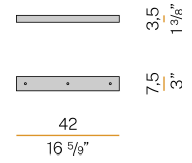

PANZERI

Clio

Accessories / power supply and fixing

XM8901-03

Canopy for power supply with 3 outputs.