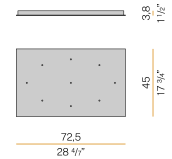

XM8901-09

Canopy for power supply with 9 outputs.