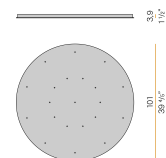

XM9001-21

Canopy for power supply with 21 outputs.