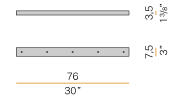

XM8901-05

Canopy for power supply with 5 outputs.