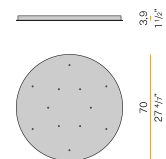

XM9001-12

Canopy for power supply with 12 outputs.