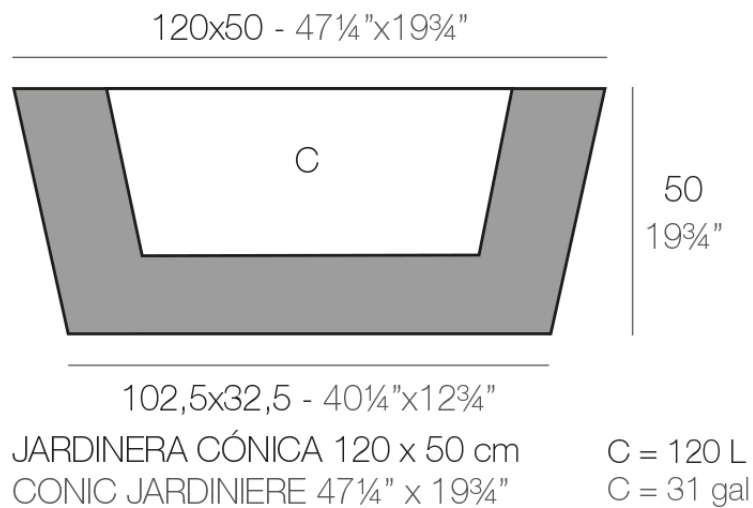

## Description

Pot made of polyethylene resin by rotational moulding. 100% Recyclable. Item suitable for indoor and outdoor use. Available in different finishes.

Weight: 16.35 Kg