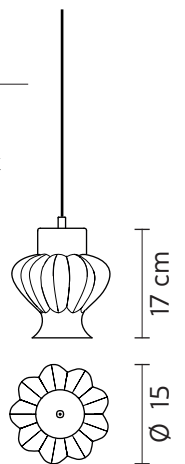

CERAUNAVOLTA suspension

Matteo Ugolini and Edmondo Testaguzza design

year 2016

SE134 1S INT

CEILING CUP "E"

material metal
 colour matt white

ELECTRICAL CABLE "C"

material PVC
 colour transparent

ELECTRICAL SYSTEM

socket E27
 source max 4x105w
 energy class from E to A++

AC134 2S INT

material glass
 colour transparent

AC134 3S INT

material glass
 colour transparent

AC134 4S INT

material glass
 colour transparent

AC134 5S INT

material glass
 colour transparent

AC134 6S INT

material glass
 colour transparent

AC134 7S INT

material glass
 colour transparent

CERAUNAVOLTA suspension

Matteo Ugolini and Edmondo Testaguzza design