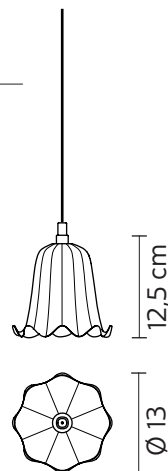

CERAUNAVOLTA suspension

Matteo Ugolini and Edmondo Testaguzza design

year 2016

SE134 1S INT

CEILING CUP "E"

material metal
 colour matt white

ELECTRICAL CABLE "C"

material PVC
 colour transparent

ELECTRICAL SYSTEM

socket E27
 source max 4x105w
 energy class from E to A++

AC134 2S INT

material glass
 colour transparent

AC134 3S INT

material glass
 colour transparent

AC134 4S INT

material glass
 colour transparent

AC134 5S INT

material glass
 colour transparent

AC134 6S INT

material glass
 colour transparent

AC134 7S INT

material glass
 colour transparent

CERAUNAVOLTA suspension

Matteo Ugolini and Edmondo Testaguzza design