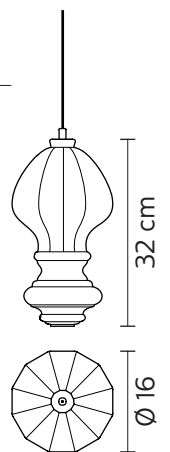

CERAUNAVOLTA suspension

Matteo Ugolini and Edmondo Testaguzza design

year 2016

SE134 1S INT

CEILING CUP "E"

material metal
 colour matt white

ELECTRICAL CABLE "C"

material PVC
 colour transparent

ELECTRICAL SYSTEM

socket E27
 source max 4x105w
 energy class from E to A++

AC134 2S INT

material glass
 colour transparent

AC134 3S INT

material glass
 colour transparent

AC134 4S INT

material glass
 colour transparent

AC134 5S INT

material glass
 colour transparent

AC134 6S INT

material glass
 colour transparent

AC134 7S INT

material glass
 colour transparent

CERAUNAVOLTA suspension

Matteo Ugolini and Edmondo Testaguzza design

year 2016

SE134 1S INT

TECHNICAL SHEET

AC135 1S INT

material glass
colour transparent

AC135 2S INT

material glass
colour transparent

AC135 3S INT