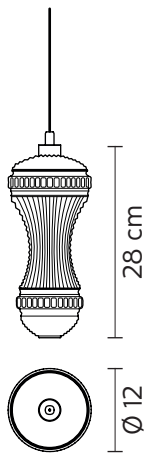

CERAUNAVOLTA suspension

Matteo Ugolini and Edmondo Testaguzza design

year 2016

SE134 1S INT

CEILING CUP "E"

material metal
 colour matt white

ELECTRICAL CABLE "C"

material PVC
 colour transparent

ELECTRICAL SYSTEM

socket E27
 source max 4x105w
 energy class from E to A++

AC134 2S INT

material glass
 colour transparent

AC134 3S INT

material glass
 colour transparent

AC134 4S INT

material glass
 colour transparent

AC134 5S INT

material glass
 colour transparent

AC134 6S INT

material glass
 colour transparent

AC134 7S INT

material glass
 colour transparent

CERAUNAVOLTA suspension

Matteo Ugolini and Edmondo Testaguzza design