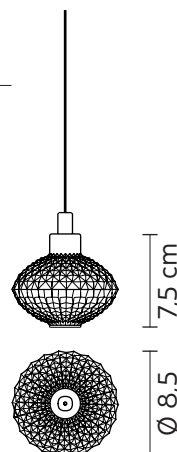

CERAUNAVOLTA suspension

Matteo Ugolini and Edmondo Testaguzza design

year 2016

SE134 1S INT

CEILING CUP "E"

material metal
 colour matt white

ELECTRICAL CABLE "C"

material PVC
 colour transparent

ELECTRICAL SYSTEM

socket E27
 source max 4x105w
 energy class from E to A++

AC134 2S INT

material glass
 colour transparent

AC134 3S INT

material glass
 colour transparent

AC134 4S INT

material glass
 colour transparent

AC134 5S INT

material glass
 colour transparent

AC134 6S INT

material glass
 colour transparent

AC134 7S INT

material glass
 colour transparent

CERAUNAVOLTA suspension

Matteo Ugolini and Edmondo Testaguzza design