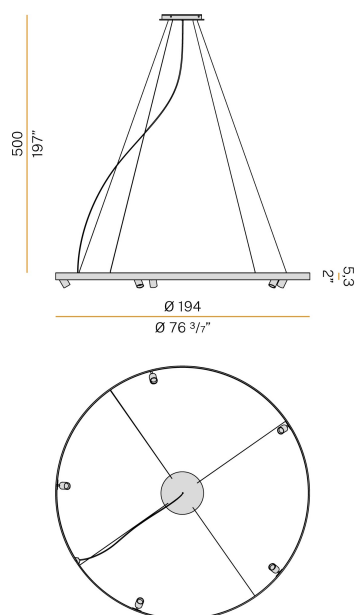

Textured glass screens.

Anti-glare snoots in black thermoplastic material.

5m (196,9") long steel suspension cables.

5m (196,9") long power cable in transparent PVC.

Power canopy with pickled sheet metal ceiling bracket and covering in white, black, bronze, mat brass or titanium polyacrylic paint.

Technical drawing

Polar diagram