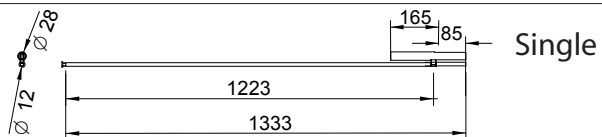

kreon

technics

Name

Esprit single floor
Esprit double floor

Reference

KR96311x
KR96312x

Voltage

230V
230V

Max wattage

2 W
2x2 W

1 dimensions

2 installation

To install the base.
See installation manual KR8630002094.

3 installation

Guide the connector with cables through the hole and mount the tube in the base.

Guide the red and black cable with connector through the end bushing and screw the end bushing to the tube.