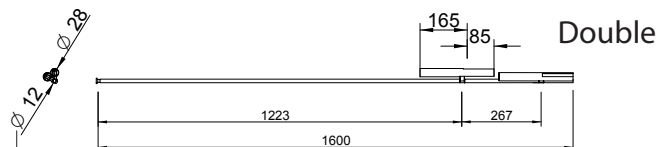

kreon

technics

Name

Esprit single floor
Esprit double floor

Reference

KR96311x
KR96312x

Voltage

230V
230V

Max wattage

2 W
2x2 W

1 dimensions

2 installation

To install the base.
See installation manual KR8630002094.

3 installation

Guide the connector with cables through the hole and mount the tube in the base.

Guide the red and black cable with connector through the end bushing and screw the end bushing to the tube.