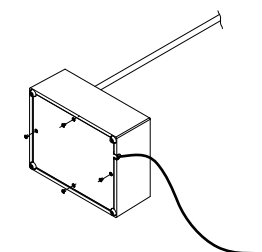

kreon

technics

Name

Esprit single floor
Esprit double floor

Reference

KR96311x
KR96312x

Voltage

230V
230V

Max wattage

2 W
2x2 W

1 dimensions

2 installation

To install the base.
See installation manual KR8630002094.

3 installation

Guide the connector with cables through the hole and mount the tube in the base.

Guide the red and black cable with connector through the end bushing and screw the end bushing to the tube.

Make connection to the driver with the connector.

Guide the power supply through the hole. Close the base with 4 screws.

4 installation

Aim the fixtures, 360° rotation and 90° inclination and connect to the power supply.