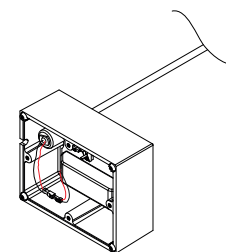

Max wattage

2 W
2x2 W

1 dimensions

2 installation

To install the base.
See installation manual KR8630002094.

3 installation

Guide the connector with cables through the hole and mount the tube in the base.

Guide the red and black cable with connector through the end bushing and screw the end bushing to the tube.

Make connection to the driver with the connector.

Guide the power supply through the hole. Close the base with 4 screws.

4 installation

Aim the fixtures, 360° rotation and 90° inclination and connect to the power supply.