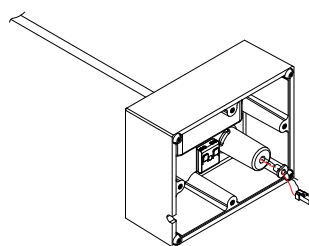

kreon

technics

Name

Esprit single floor
Esprit double floor

Reference

KR96311x
KR96312x

Voltage

230V
230V

Max wattage

2 W
2x2 W

1 dimensions

2 installation

To install the base.
See installation manual KR8630002094.

3 installation

Guide the connector with cables through the hole and mount the tube in the base.

Guide the red and black cable with connector through the end bushing and screw the end bushing to the tube.

Make connection to the driver with the connector.

Guide the power supply through the hole. Close the base with 4 screws.

4 installation

Aim the fixtures, 360° rotation and 90° inclination and connect to the power supply.