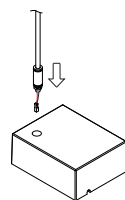

Max wattage

2 W
2x2 W

1 dimensions

2 installation

To install the base.
See installation manual KR8630002094.

3 installation

Guide the connector with cables through the hole and mount the tube in the base.

Guide the red and black cable with connector through the end bushing and screw the end bushing to the tube.

Make connection to the driver with the connector.

Guide the power supply through the hole. Close the base with 4 screws.

4 installation

Aim the fixtures, 360° rotation and 90° inclination and connect to the power supply.