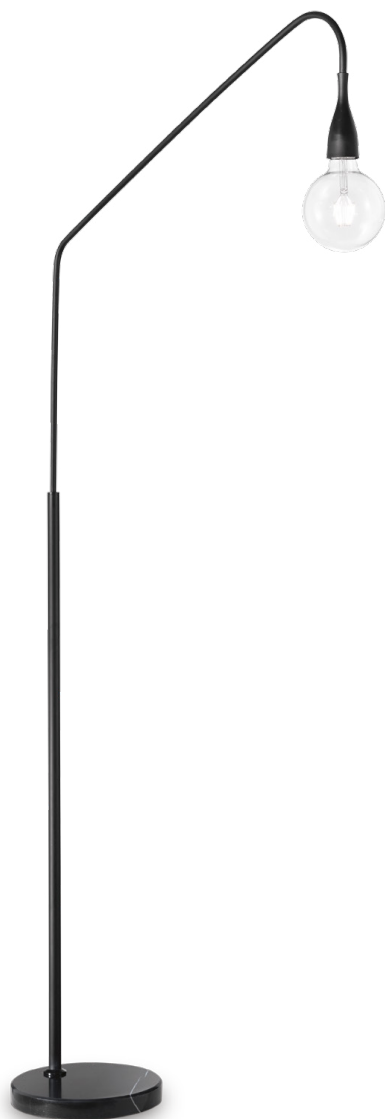

ideal lux | Minimal

FLOOR LAMP

Metal frame with chrome or colored varnish finish. Power cable with fabric coating.

Code	163369
Item name	MINIMAL PT1 NERO
Insulation class	Class II
IP	20
Power	E27 max 1 x 60W
Bulb LED included	101347 E27 8W GLOBO D125 TRASP. 860Lm 3000K
Net Weight	5,840 Kg
Volume	0,0806 m ³
Base / Hole	ø 26 cm