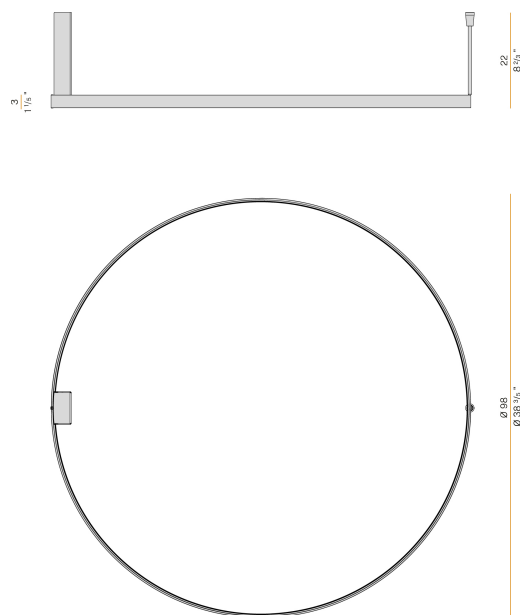

PANZERI

Zero Round

220-240V AC dimmable (DALI/Push DIM)

P03302.100.0402

● black

Data sheet

CODE	P03302.100.0402
SYSTEM POWER CONSUMPTION	54W
EFFICACY	75.54lm/W
LIGHT SOURCE	LED
LIGHT SOURCE LIFETIME	L70 (B50) 60.000h
COLOUR TEMPERATURE	3000K Ra>90
LIGHT DISTRIBUTION	diffused
POWER SUPPLY	220-240V AC
FREQUENCY	50/60Hz
ELECTRICAL CONFIGURATION	dimmable (DALI/Push DIM)
DRIVER	integrated included
NOMINAL LUMINOUS FLUX	5670lm
LUMEN OUTPUT	4079lm
EFFICIENCY	71.9%
WEIGHT	2,06 Kg
PROTECTION DEGREE	IP20
COLOUR TOLLERANCES	SDCM 3
PACKING DIMENSIONS	107,0 x 107,0 x 11,0 cm

Ceiling or wall lighting fixture for interiors, with direct and indirect light emission.
Pickled sheet metal ceiling or wall bracket in polyacrylic paint.
Pickled sheet metal wall plate in polyacrylic paint.
Bended extruded aluminium structure in white, black, bronze, mat brass or titanium polyacrylic paint.
Extruded polycarbonate diffuser with opaline finish.

Technical drawing

Application

Polar diagram