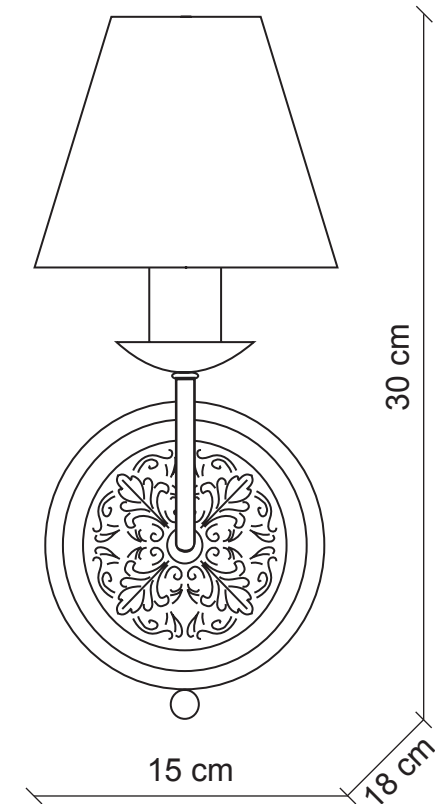

PATRIZIAGARGANTI

Firenze

BAGA 25th Anniversary
LOVELY LIGHT

art. 745

1 light Wall lamp

Finish: Antiqued brass, ceramic details

Lampshades: Antiqued brass

Ø 15x7
H. 10

1x
40W E14
not supplied

m³ 0,08
Kg 1