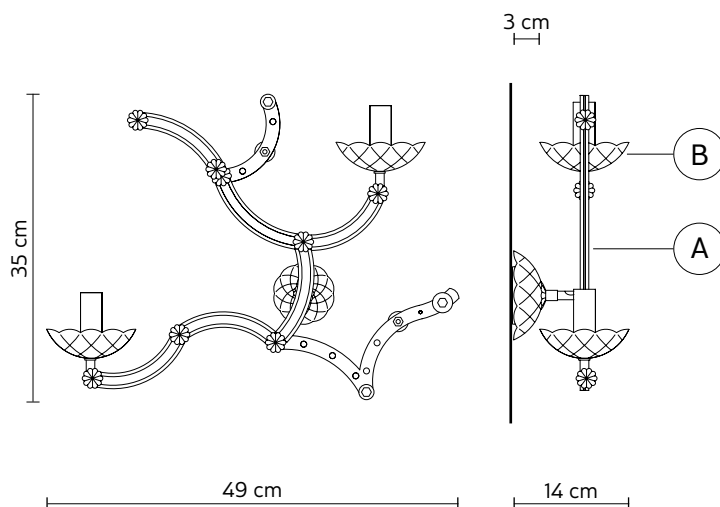

material artistic glass
colour transparent

ELECTRICAL SYSTEM

socket E14
source 2 x max 42W
energy class from E to A++

PACKAGING

n° cartons 1
net weight/kg 1,2
gross weight/kg 2,45
packaging/cm 55x45x18

LIGHT EMISSION

unidirectional

 direct
 filtered
 indirect
 absence

COMPLIANT WITH

IEC 60598-1:2014
EN 60598-1:2015

degree of protection IP20
bulb not provided

COLLECTION

also available suspension lamp version, big and small version