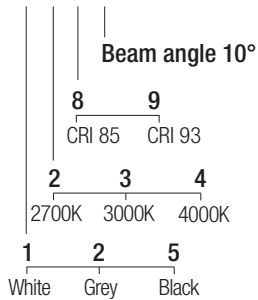

Photometric diagrams

CCT/CRI/Flux

	CRI85	CRI93
2700K	890lm	840lm
3000K	1000lm	930lm
4000K	1040lm	960lm

Code construction

TW X X X 1