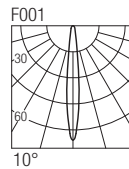

IP44 made in Italy

Supply current
250mA (V_i 37V)

Power
10W

Dimensions

Photometric diagrams

CCT/CRI/Flux

	CRI85	CRI93
2700K	890lm	840lm
3000K	1000lm	930lm
4000K	1040lm	960lm

Code construction