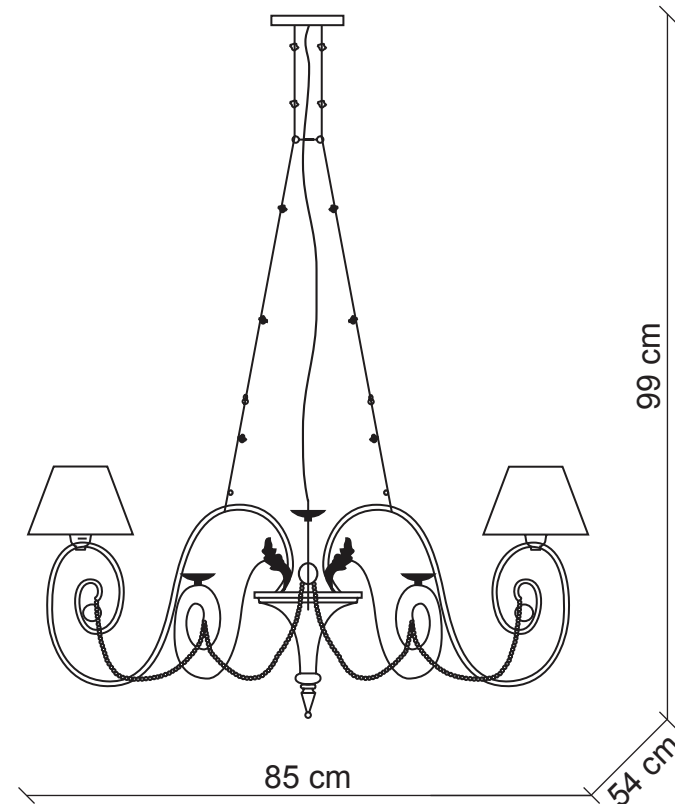

PATRIZIAGARGANTI

Firenze

BAGA XXI Century
LOVELY LIGHT

art. 994

4 lights Chandelier

Finish: Gold leaf

Lampshades: Ivory fabric

Accessories: Clear crystals

m³ 0,50
Kg 5,5