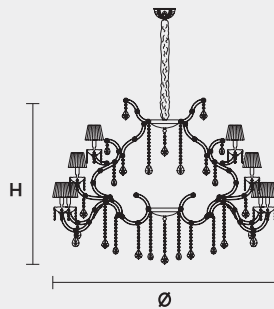

VE 906 32

MASIERO

VE 906 32 MT
TRADITIONAL VERSION

H 90 cm 35,43"
Ø 125 cm 49,21"
kg 40

32 x E14 x 40 W max
Triac Dimmable

Lighting system: Traditional E14 lightbulbs (not included)

Frame: Chrome or gold plated metal covered by transparent glass

Lampshades: Organza (ORG/14/WH)

Pendants: Only transparent glass

VE 906 32 RW
RGB-W LED VERSION

H 90 cm 35,43"
Ø 121 cm 47,71"
kg 40

32 x RGB-W LED SOURCES (driver included)
10560 lm at 3000 K - CRI>85 - 128 W

Controlled by: DMX or Masiero Smart Light App

Frame: Chrome or gold plated metal covered with transparent glass

Lampshades: No lampshades included

Pendants: Only transparent glass

VE 906 32 DW
DYNAMIC WHITE LED VERSION

Lampshades: No lampshades included

Pendants: Only transparent glass

VE 906 32 CG
COLOURED GLASS VERSION

H 90 cm 35,43"
Ø 125 cm 49,21"
kg 40

32 x E14 x 40 W max
Triac Dimmable

Lighting system: Traditional E14 lightbulbs (not included)