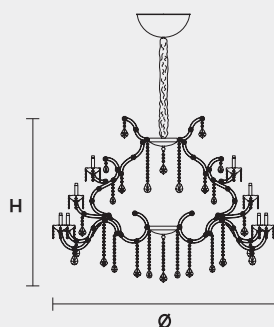

VE 906 32

MASIERO

VE 906 32 MT
TRADITIONAL VERSION

H 90 cm 35,43"
Ø 125 cm 49,21"
kg 40

32 x E14 x 40 W max
Triac Dimmable

Lighting system: Traditional E14 lightbulbs (not included)

Frame: Chrome or gold plated metal covered by transparent glass

Lampshades: Organza (ORG/14/WH)

Pendants: Only transparent glass

VE 906 32 RW
RGB-W LED VERSION

H 90 cm 35,43"
Ø 121 cm 47,71"
kg 40

32 x RGB-W LED SOURCES (driver included)
10560 lm at 3000 K - CRI>85 - 128 W

Controlled by: DMX or Masiero Smart Light App

Frame: Chrome or gold plated metal covered with transparent glass

Lampshades: No lampshades included

Pendants: Only transparent glass

VE 906 32 DW
DYNAMIC WHITE LED VERSION

H 90 cm 35,43"
Ø 121 cm 47,71"
kg 40

32 x DW LED SOURCES (driver included)
DYNAMIC White from 2700 K to 6500 K
15680 lm max at 4700 K - CRI>85 - 128 W

Controlled by: DMX or Masiero Smart Light App

Frame: Chrome or gold plated metal covered with transparent glass