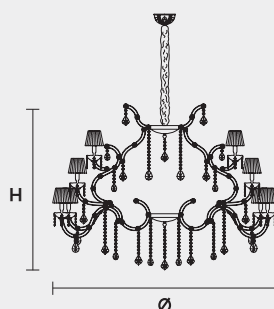

VE 906 32

MASIERO

VE 906 32 MT
TRADITIONAL VERSION

H 90 cm 35,43"
Ø 125 cm 49,21"
kg 40

32 x E14 x 40 W max
Triac Dimmable

Lighting system: Traditional E14 lightbulbs (not included)

Frame: Chrome or gold plated metal covered by transparent glass

Controlled by: DMX or Masiero Smart Light App

Frame: Chrome or gold plated metal covered with transparent glass

Lampshades: No lampshades included

Pendants: Only transparent glass

VE 906 32 DW
DYNAMIC WHITE LED VERSION

H 90 cm 35,43"
Ø 121 cm 47,71"
kg 40

32 x DW LED SOURCES (driver included)
DYNAMIC White from 2700 K to 6500 K
15680 lm max at 4700 K - CRI>85 - 128 W

Controlled by: DMX or Masiero Smart Light App

Frame: Chrome or gold plated metal covered with transparent glass

Lampshades: No lampshades included

Pendants: Only transparent glass

VE 906 32 CG
COLOURED GLASS VERSION

H 90 cm 35,43"
Ø 125 cm 49,21"
kg 40

32 x E14 x 40 W max
Triac Dimmable

Lighting system: Traditional E14 lightbulbs (not included)