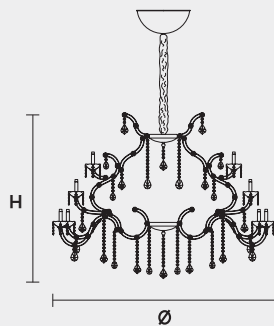

VE 906 32

MASIERO

VE 906 32 MT
TRADITIONAL VERSION

H 90 cm 35,43"
Ø 125 cm 49,21"
kg 40

32 x E14 x 40 W max
Triac Dimmable

Lighting system: Traditional E14 lightbulbs (not included)

Frame: Chrome or gold plated metal covered by transparent glass

Lampshades: Organza (ORG/14/WH)

Pendants: Only transparent glass

VE 906 32 RW
RGB-W LED VERSION

H 90 cm 35,43"
Ø 121 cm 47,71"
kg 40

32 x RGB-W LED SOURCES (driver included)
10560 lm at 3000 K - CRI>85 - 128 W

Controlled by: DMX or Masiero Smart Light App

Frame: Chrome or gold plated metal covered with transparent glass

Lampshades: No lampshades included

Pendants: Only transparent glass

VE 906 32 DW
DYNAMIC WHITE LED VERSION

Lampshades: No lampshades included

Pendants: Only transparent glass

VE 906 32 CG
COLOURED GLASS VERSION

H 90 cm 35,43"
Ø 125 cm 49,21"
kg 40

32 x E14 x 40 W max
Triac Dimmable

Lighting system: Traditional E14 lightbulbs (not included)