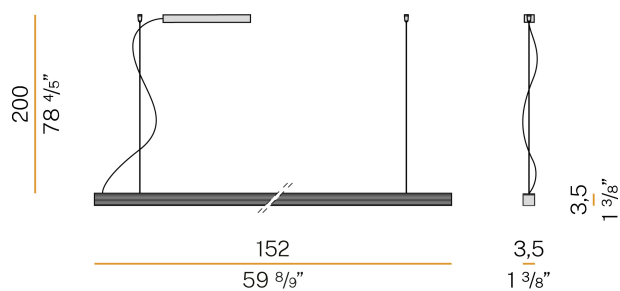

PANZERI

Brooklyn Line

220-240V AC ON-OFF
L23301.150.0401

● white

Data sheet

CODE	L23301.150.0401
SYSTEM POWER CONSUMPTION	29W
EFFICACY	59.07lm/W
LIGHT SOURCE	LED
LIGHT SOURCE LIFETIME	L80 (B20) 80.000h
COLOUR TEMPERATURE	3000K Ra>90
LIGHT DISTRIBUTION	diffused
POWER SUPPLY	220-240V AC
FREQUENCY	50/60Hz
ELECTRICAL CONFIGURATION	ON-OFF
DRIVER	integrated included
NOMINAL LUMINOUS FLUX	3420lm
LUMEN OUTPUT	1713lm
EFFICIENCY	50.1%
WEIGHT	2,32 Kg
PROTECTION DEGREE	IP20
COLOUR TOLLERANCES	SDCM 3
GLOW WIRE TEST PERFORMANCE	850°
PACKING DIMENSIONS	12,0 x 170,0 x 7,0 cm

Suspension lighting fixture for interiors, with direct light emission. Extruded aluminium structure in RAL 9003 white powder paint. Extruded aluminium reflector in powder paint. Extruded polycarbonate diffuser with opaline finish. Aluminium end caps in polyacrylic paint. Suspension kit with griplocks and 2m (78,7") long steel cables. 2,2m (86,6") long power cable in transparent PVC. Power canopy with pickled sheet metal ceiling bracket and covering in white polyacrylic paint.

Technical drawing

Polar diagram