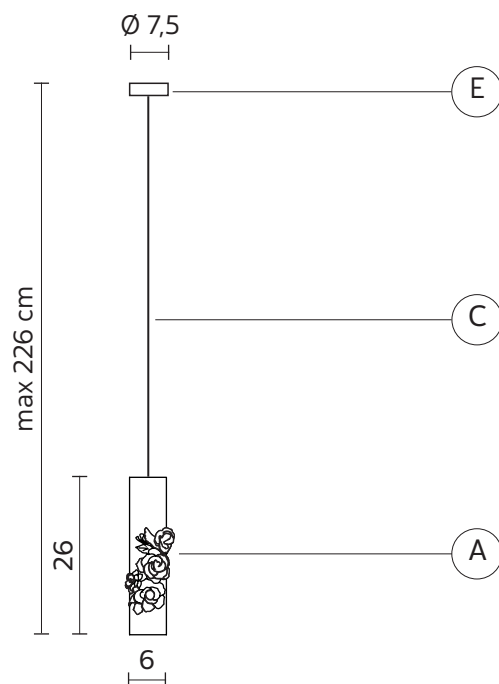

CEILING CUP "E"

material metal
colour matt white

ELECTRICAL CABLE "C"

material fabric cable
colour white

ELECTRICAL SYSTEM

socket GU10
source max 1x20 w
energy class from E to A++

PACKAGING

nr. of collis 1
net weight/kg 0,75
gross weight/kg
packaging/cm

EMISSION OF LIGHT

one-directional

 direct
 filtered
 indirect
 none

CERTIFICATION

IEC 60598-1:2014
EN 60598-1:2015

IP rate IP20
bulb equipped

article
bulb dicroica LED
GU10 LED - 5w - 400 lumen
3000 K°, class A+