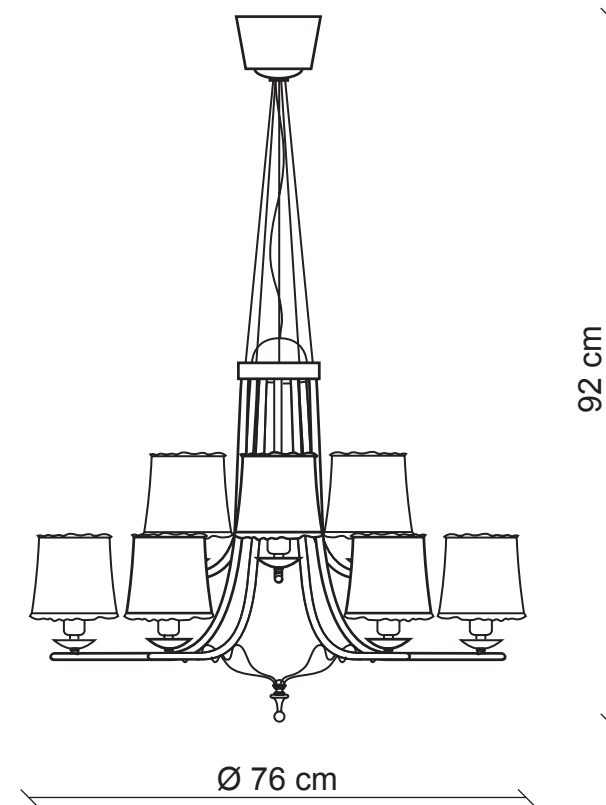

PATRIZIAGARGANTI

Firenze

BAGA 25th Anniversary
LOVELY LIGHT

art. 752

9 lights Chandelier

Finish: Antiqued brass, ceramic detail

Lampshades: Antiqued brass

Ø 15x7
H. 10

9x
40W E14
not supplied

m³ 0,64
Kg 7,6