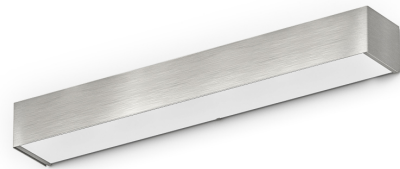

PANZERI

Toy

220-240V AC dimmable (DALI/Push DIM)

A01639.060.0402

● mat steel

Data sheet

CODE	A01639.060.0402
SYSTEM POWER CONSUMPTION	35W
EFFICACY	75.23lm/W
LIGHT SOURCE	LED
COLOUR TEMPERATURE	3000K Ra>90
LIGHT DISTRIBUTION	diffused
POWER SUPPLY	220-240V AC
FREQUENCY	50/60Hz
ELECTRICAL CONFIGURATION	dimmable (DALI/Push DIM)
DRIVER	integrated included
NOMINAL LUMINOUS FLUX	4098lm
LUMEN OUTPUT	2633lm
EFFICIENCY	64.3%
WEIGHT	2,21 Kg
PROTECTION DEGREE	IP20
COLOUR TOLLERANCES	SDCM 3
PACKING DIMENSIONS	13,0 x 13,0 x 63,0 cm

Wall lighting fixture for interiors, with direct and indirect light emission.

Pickled sheet metal structure in polyacrylic paint.

Aluminium dissipation plates.

Pickled sheet metal cover in white, bronze or mat brass polyacrylic paint, or with gold leaf coating, or in polished or mat stainless steel.

Flat frosted glass diffusers.

Technical drawing

Polar diagram

cd/klm
— C0 - C180 - - - C90 - C270