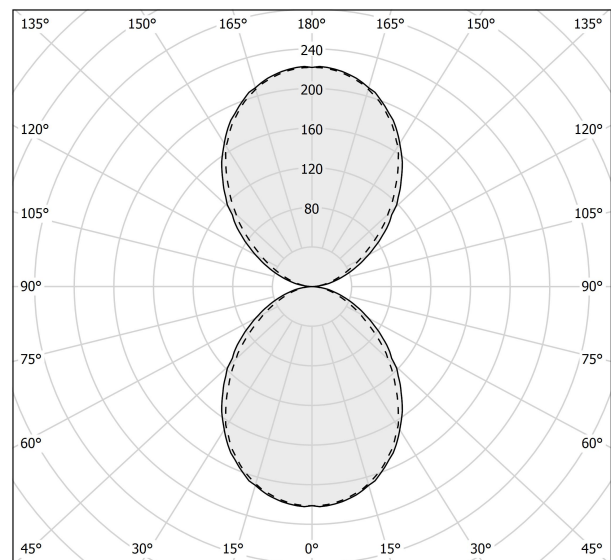

PANZERI

Toy

220-240V AC dimmable (DALI/Push DIM)

A01639.060.0402

● mat steel

Data sheet

CODE	A01639.060.0402
SYSTEM POWER CONSUMPTION	35W
EFFICACY	75.23lm/W
LIGHT SOURCE	LED
COLOUR TEMPERATURE	3000K Ra>90
LIGHT DISTRIBUTION	diffused
POWER SUPPLY	220-240V AC
FREQUENCY	50/60Hz
ELECTRICAL CONFIGURATION	dimmable (DALI/Push DIM)
DRIVER	integrated included
NOMINAL LUMINOUS FLUX	4098lm
LUMEN OUTPUT	2633lm
EFFICIENCY	64.3%
WEIGHT	2,21 Kg
PROTECTION DEGREE	IP20
COLOUR TOLLERANCES	SDCM 3
PACKING DIMENSIONS	13,0 x 13,0 x 63,0 cm

Flat frosted glass diffusers.

Technical drawing

Polar diagram

cd/klm
— C0 - C180 - - - C90 - C270