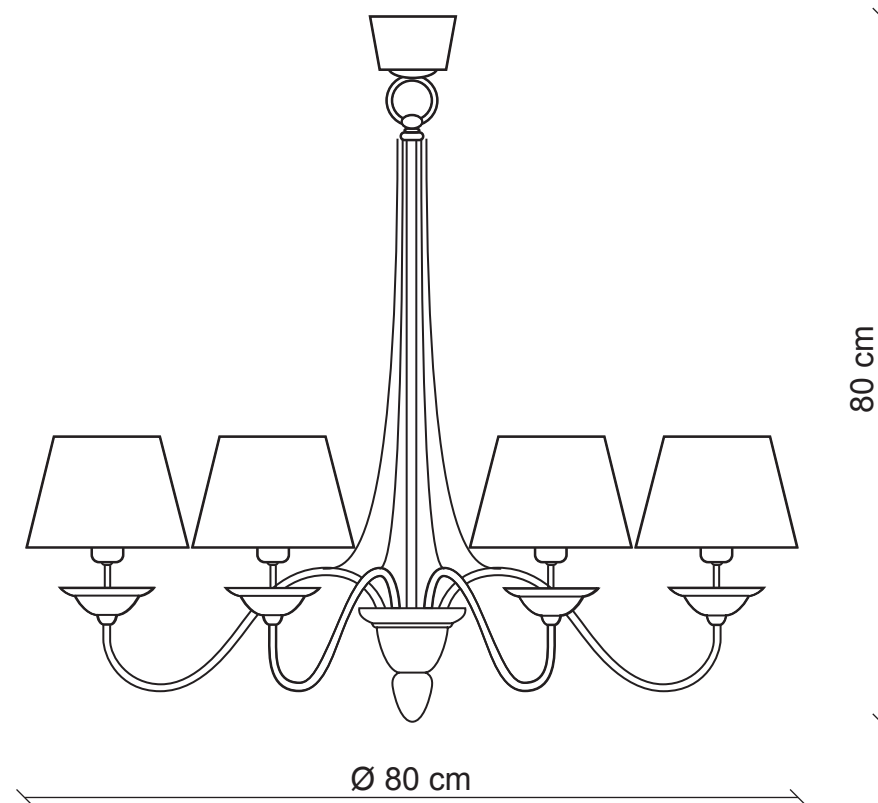

PATRIZIAGARGANTI

Firenze

BAGA 25th Anniversary
LOVELY LIGHT

art. 597

6 lights Chandelier

Finish: Antiqued brass, ceramic details

Lampshades: Goffered fabric

m³ 0,43
Kg 3,8