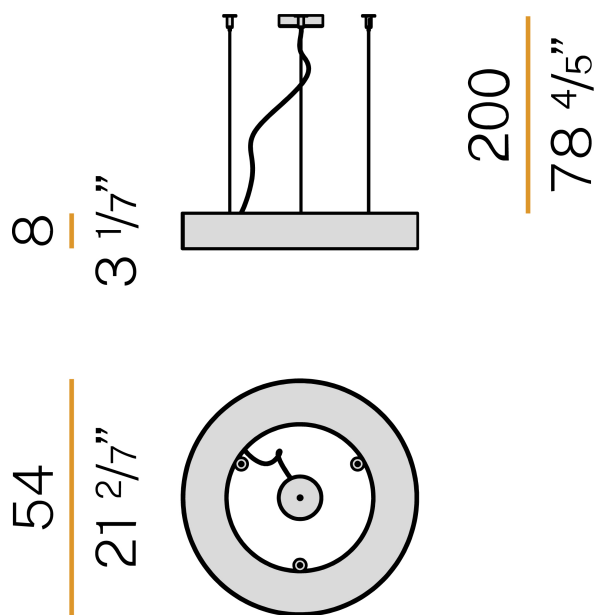

Technical drawing