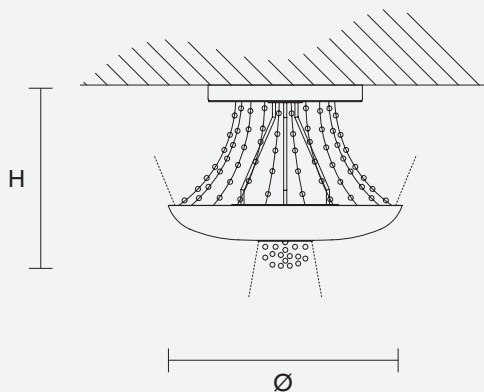

EMPIRE PL45

Design by: Manuel Vivian

MASIERO

Struttura in metallo verniciato con dettagli cromati.
Pendagli in cristallo. Illuminazione LED.

Painted metal frame with chrome plated details.
Crystal pendants.
LED lighting.

H 37 cm / 14.56"
Ø 45 cm / 17.71"

UP LED x 16 W CRI>80
3000 K - 2872 lm

DOWN LED x 6 W CRI>80
3000 K - 1077 lm

Not dimmable

WH-M

BK-M