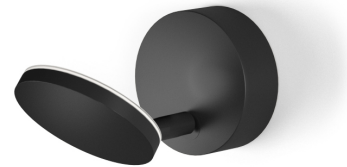

PANZERI

Bella

220-240V AC dimmable (Step DIM)

A05202.011.0509

● black

Data sheet

CODE	A05202.011.0509
SYSTEM POWER CONSUMPTION	5W
EFFICACY	77.6lm/W
LIGHT SOURCE	LED
LIGHT SOURCE LIFETIME	L80 (B10) 70.000h
COLOUR TEMPERATURE	2700K Ra>90
LIGHT DISTRIBUTION	adjustable
POWER SUPPLY	220-240V AC
FREQUENCY	50/60Hz
ELECTRICAL CONFIGURATION	dimmable (Step DIM)
DRIVER	integrated included
NOMINAL LUMINOUS FLUX	460lm
LUMEN OUTPUT	388lm
EFFICIENCY	84.3%
WEIGHT	0,56 Kg
PROTECTION DEGREE	IP20
COLOUR TOLLERANCES	SDCM 3
PACKING DIMENSIONS	12,0 x 24,0 x 13,0 cm

Ceiling or wall lighting fixture for interiors, with swivelling light beam.
Galvanized sheet metal ceiling or wall bracket.
Die-cast aluminium wall plate in white, black, bronze, mat brass or titanium polyacrylic paint.
Turned brass joints in polyacrylic paint.
Die-cast aluminium structure in polyacrylic paint.
Die-cast aluminium head rotating on three axes in polyacrylic paint.
Modelled acrylic diffuser with mat finish.
Aluminium closing disk in polyacrylic paint.
Push-button to adjust luminosity according to 5 levels of visual comfort.