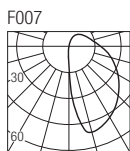

Photometric diagrams

CCT/CRI/Flux

3000K — 360 lm
4000K — 385 lm

Code construction

SG1 X X