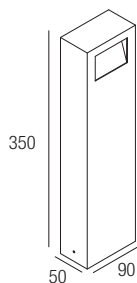

Photometric diagrams

CCT/CRI/Flux

3000K — 360 lm
4000K — 385 lm

Code construction

SG1 X X