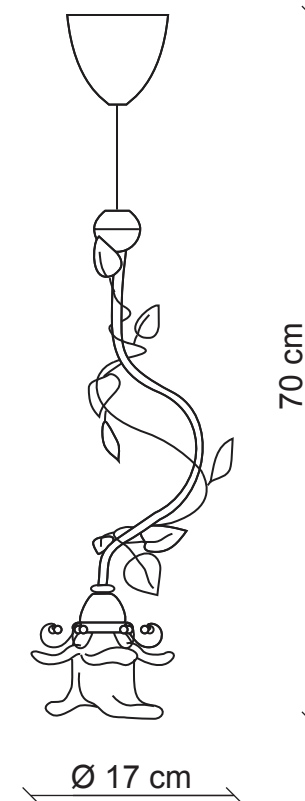

PATRIZIAGARGANTI

Firenze

BAGA XXI Century
LOVELY LIGHT

art. 1172

1 light Chandelier

Finish: Gold leaf

Lampshades: Crystal diffuser

Accessories: Clear crystals