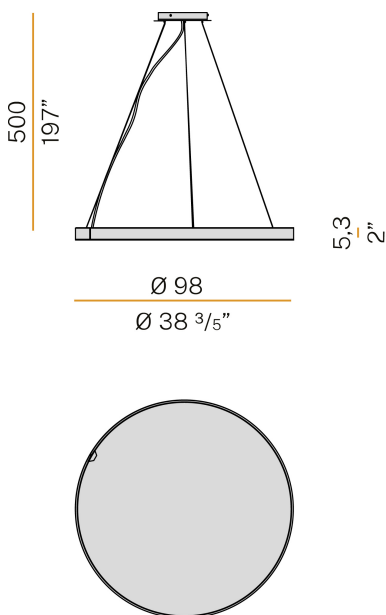

PANZERI

Arena Acoustic

220-240V AC dimmable (DALI/Push DIM)

L04619.100.0502

 mat brass

Data sheet

CODE	L04619.100.0502
SYSTEM POWER CONSUMPTION	51W
EFFICACY	28.12lm/W
LIGHT SOURCE	LED
LIGHT SOURCE LIFETIME	L70 (B50) 60.000h
COLOUR TEMPERATURE	2700K Ra>90
LIGHT DISTRIBUTION	diffused
POWER SUPPLY	220-240V AC
FREQUENCY	50/60Hz
ELECTRICAL CONFIGURATION	dimmable (DALI/Push DIM)
DRIVER	integrated included
NOMINAL LUMINOUS FLUX	5670lm
LUMEN OUTPUT	1434lm
EFFICIENCY	25.3%
WEIGHT	5,80 Kg
PROTECTION DEGREE	IP20
COLOUR TOLLERANCES	SDCM 3
PACKING DIMENSIONS	0,0 x 0,0 x 0,0 cm

Suspension lighting fixture for interiors, with direct light emission. Bended extruded aluminium structure in white, black, bronze, mat brass or titanium polyacrylic paint. Sound absorbing PET panel in basalt colour with sound absorption Class C for reducing up to 70% of reverberated sound (NRC 0,7) and fire rating Group 1 ISO 9705. Extruded polycarbonate diffuser with opaline finish. 5m (196,9") long steel suspension cables. 5m (196,9") long power cable in transparent PVC. Power canopy with pickled sheet metal ceiling bracket and covering in white, black, bronze, mat brass or titanium polyacrylic paint.

Technical drawing

Polar diagram