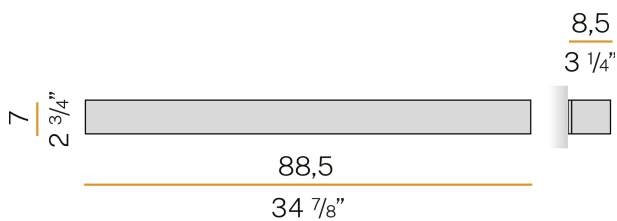

PANZERI

Toy

220-240V AC ON-OFF

A01637.090.0401

 polished steel

Data sheet

CODE	A01637.090.0401
SYSTEM POWER CONSUMPTION	45W
EFFICACY	78lm/W
LIGHT SOURCE	LED
COLOUR TEMPERATURE	3000K Ra>90
LIGHT DISTRIBUTION	diffused
POWER SUPPLY	220-240V AC
FREQUENCY	50/60Hz
ELECTRICAL CONFIGURATION	ON-OFF
DRIVER	integrated included
NOMINAL LUMINOUS FLUX	5464lm
LUMEN OUTPUT	3510lm
EFFICIENCY	64.2%
WEIGHT	3,14 Kg
PROTECTION DEGREE	IP20
COLOUR TOLLERANCES	SDCM 3
PACKING DIMENSIONS	12,0 x 12,0 x 92,0 cm

Wall lighting fixture for interiors, with direct and indirect light emission.

Pickled sheet metal structure in polyacrylic paint.

Aluminium dissipation plates.

Pickled sheet metal cover in white, bronze or mat brass polyacrylic paint, or with gold leaf coating, or in polished or mat stainless steel.

Flat frosted glass diffusers.

Technical drawing

Polar diagram

cd/klm
— C0 - C180 - - - C90 - C270