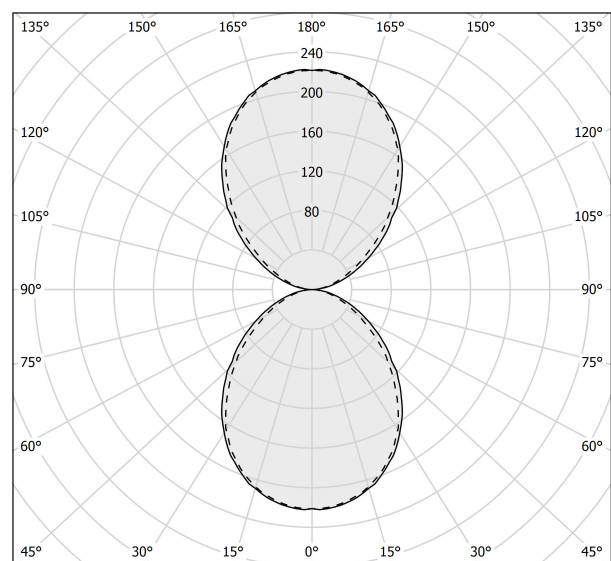

PANZERI

Toy

220-240V AC ON-OFF

A01637.090.0401

 polished steel

Data sheet

CODE	A01637.090.0401
SYSTEM POWER CONSUMPTION	45W
EFFICACY	78lm/W
LIGHT SOURCE	LED
COLOUR TEMPERATURE	3000K Ra>90
LIGHT DISTRIBUTION	diffused
POWER SUPPLY	220-240V AC
FREQUENCY	50/60Hz
ELECTRICAL CONFIGURATION	ON-OFF
DRIVER	integrated included
NOMINAL LUMINOUS FLUX	5464lm
LUMEN OUTPUT	3510lm
EFFICIENCY	64.2%
WEIGHT	3,14 Kg
PROTECTION DEGREE	IP20
COLOUR TOLLERANCES	SDCM 3
PACKING DIMENSIONS	12,0 x 12,0 x 92,0 cm

Flat frosted glass diffusers.

Technical drawing

Polar diagram

cd/klm
— C0 - C180 - - - C90 - C270