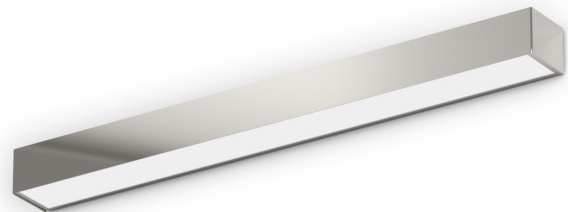

PANZERI

Toy

220-240V AC ON-OFF

A01637.090.0401

 polished steel

Data sheet

CODE	A01637.090.0401
SYSTEM POWER CONSUMPTION	45W
EFFICACY	78lm/W
LIGHT SOURCE	LED
COLOUR TEMPERATURE	3000K Ra>90
LIGHT DISTRIBUTION	diffused
POWER SUPPLY	220-240V AC
FREQUENCY	50/60Hz
ELECTRICAL CONFIGURATION	ON-OFF
DRIVER	integrated included
NOMINAL LUMINOUS FLUX	5464lm
LUMEN OUTPUT	3510lm
EFFICIENCY	64.2%
WEIGHT	3,14 Kg
PROTECTION DEGREE	IP20
COLOUR TOLLERANCES	SDCM 3
PACKING DIMENSIONS	12,0 x 12,0 x 92,0 cm

Wall lighting fixture for interiors, with direct and indirect light emission.

Pickled sheet metal structure in polyacrylic paint.

Aluminium dissipation plates.

Pickled sheet metal cover in white, bronze or mat brass polyacrylic paint, or with gold leaf coating, or in polished or mat stainless steel.

Flat frosted glass diffusers.

Technical drawing

Polar diagram

cd/klm
— C0 - C180 - - - C90 - C270