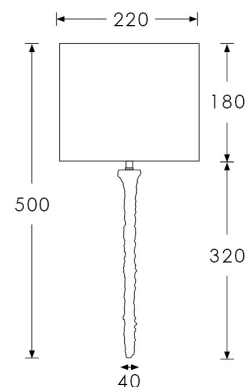

HEATHFIELD & CO

PRODUCT SPECIFICATION SHEET

Wall Light | HELENE NICKEL

WALL LIGHT

Material: Metal
Finish shown: Nickel
Code: WL-HELE-2018-NCKL

LAMPSHADE AS SHOWN

9" Oval Oyster Glaze Linen
Shade code: SH-09-OVAL
Shade lining: White PVC

SWITCHING & PLUG

Hardwired

WEIGHT

0.7 kg approx.

LAMPING

1 x E27 Lampholder - 40W max. LED bulb recommended.

FIXING NOTE

It is the buyer's responsibility to ensure that suitable fixings are used.

WARRANTY

12 Months

FINISHING NOTE

All metalwork is handcrafted and may vary from piece to piece with slight variation in finish and detailing.

CLEANING INSTRUCTIONS

The finishes on this luminaire only require regular cleaning with a soft dry duster. Abrasive or chemical cleaners may harm the finish and should not be used. Shade to be dusted with a clean dry cloth.

Dimensions in mm and approximate

H&CO

Decorative lighting
for beautiful spaces

www.heathfield.co.uk | + 44 (0) 1732 350450 | sales@heathfield.co.uk

Unit 1, Priory Road, Tonbridge, Kent, TN9 2AF, United Kingdom