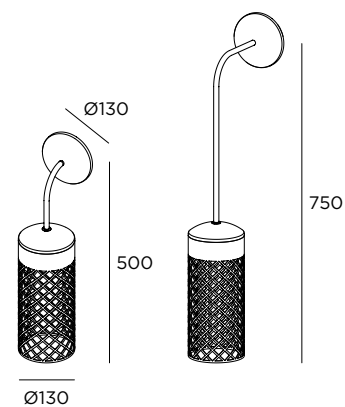

CE LED IP65 IK08 24V / 220-240V

Stainless steel AISI 316L

Indirect light

Wall installation

Opal polycarbonate diffuser

LED 7W / 700lm / 24V / H 500 mm

MAW1H1 ■ ■ ■ ■

LED 7W / 700lm / 24V / H 750 mm

MAW1H2 ■ ■ ■ ■

LED 7W / 700lm / 220/240V / H 500 mm

MAW2H1 ■ ■ ■ ■

LED 7W / 700lm / 220/240V / H 750 mm

MAW2H2 ■ ■ ■

■ LED color Finishing

1 2200 K	IN Inox
2 2700 K	BT Browntech
3 3000 K	NB Naturalblack

Drivers 24V p. 218

Mantra wall

CE LED IP65 IK08 24V / 220-240V

Stainless steel AISI 316L
Indirect light
Fixing to the wall
Opal polycarbonate diffuser

inverlight
FRANCESCO CASATI SPA

via P. Stucchi, 2 \ 20872 Cornate d'Adda (MB) Italy