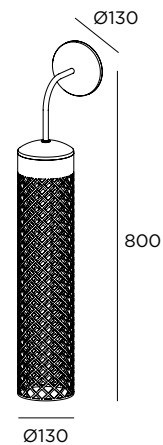

7W / 700lm / 24V / H 800 mm

MAW1H3 ■ ■ ■ ■

7W / 700lm / 220-240V / H 800 mm

MAW2H3 ■ ■ ■ ■

■ LED color

1 2200 K

2 2700 K

3 3000 K

Finishing

IN Inox

BT Browntech

NB Naturalblack

Drivers 24V p. 218

Mantra wall

CE LED IP65 IK08 24V / 220-240V

Stainless steel AISI 316L

Indirect light

Wall installation

Opal polycarbonate diffuser