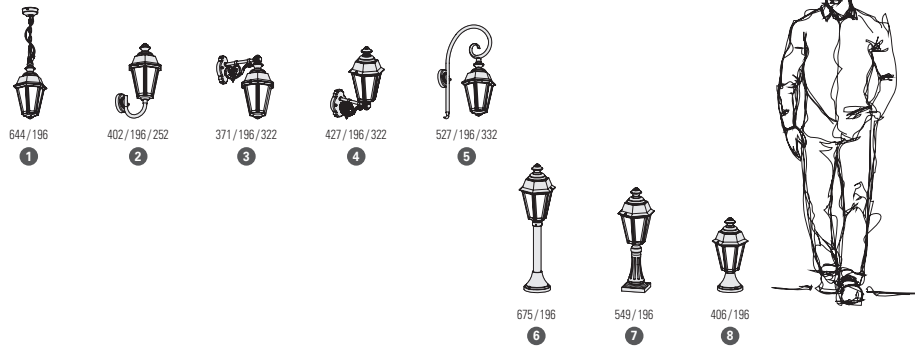

MODELS

height / width / depth