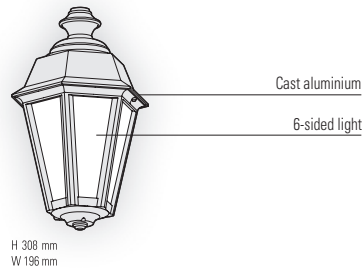

Monaco

IP44
Class 1

Aluminium
Clear glass diffuser

SOURCE

E27 - 60W max H 180 mm max