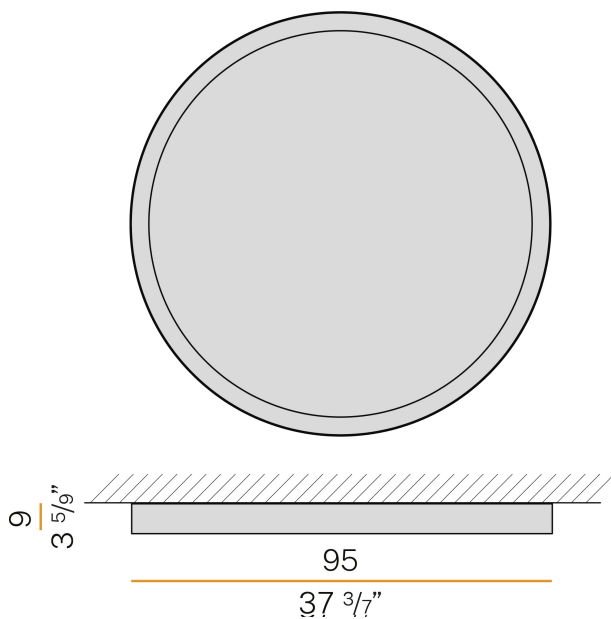

PANZERI

Planet Ring

220-240V AC ON-OFF

P08301.100.0401

● white

Data sheet

CODE	P08301.100.0401
SYSTEM POWER CONSUMPTION	142W
EFFICACY	82.58lm/W
LIGHT SOURCE	LED
LIGHT SOURCE LIFETIME	L80 (B20) 80.000h
COLOUR TEMPERATURE	3000K Ra>90
LIGHT DISTRIBUTION	diffused
POWER SUPPLY	220-240V AC
FREQUENCY	50/60Hz
ELECTRICAL CONFIGURATION	ON-OFF
DRIVER	integrated included
NOMINAL LUMINOUS FLUX	17714lm
LUMEN OUTPUT	11727lm
EFFICIENCY	66.2%
WEIGHT	13.64 Kg
PROTECTION DEGREE	IP40
COLOUR TOLLERANCES	SDCM 3
GLOW WIRE TEST PERFORMANCE	850°
PACKING DIMENSIONS	106,0 x 106,0 x 18,0 cm

Ceiling lighting fixture for interiors, with direct light emission.
Pickled sheet metal structure in white polyacrylic paint.
Aluminium dissipation plate.
Pickled sheet metal closing frame in polyacrylic paint.
Modelled polycarbonate diffuser with opaline finish.

Technical drawing

Application

Polar diagram