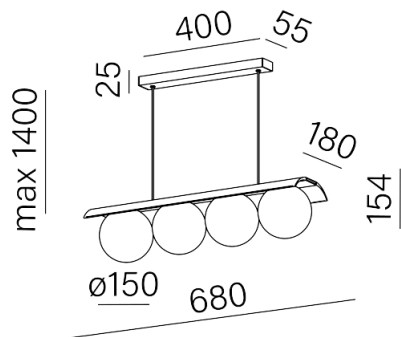

Last update on 2018-03-11 20:45. More details available at <https://www.aqform.com/en/MB4015>

Tolerance for dimensions ± 1mm

Warranty period 5 years

MODERN BALL x4 LED suspended

MODERN BALL x4 LED zwieszany