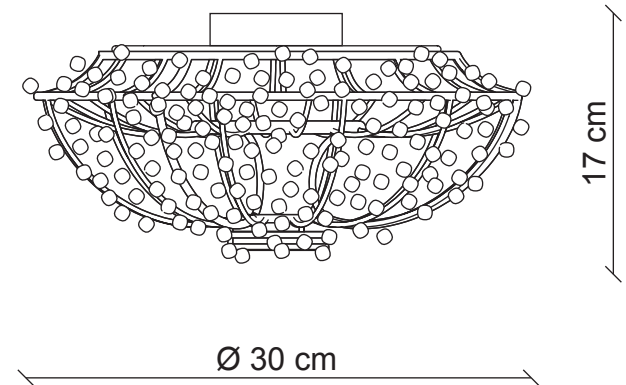

PATRIZIAGARGANTI

Firenze

The soul light

Nana Collection

3 lights ceiling lamp

Crystals	Finish
	 polished nickel
clear grapes	 gold plated

PG405

PG423

3x
40W E14
not supplied

Kg 4
m³ 0,08