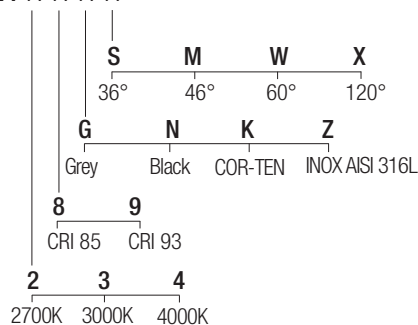

IP67 made in Italy

Supply current

24 VDC

Power

7 W

Parallel wiring

Dimensions

Photometric diagrams

CCT/CRI/Flux

	CRI85	CRI93
2700K	630lm	590lm
3000K	700lm	650lm
4000K	730lm	670lm

Code construction

SL24 X X X X

Optionals

CSSL01

Recessing box

LSL2401