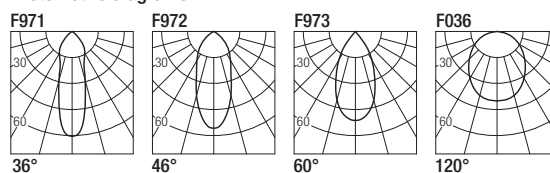

IP67 made in Italy

Supply current

24 VDC

Power

7 W

Parallel wiring

Dimensions

Photometric diagrams