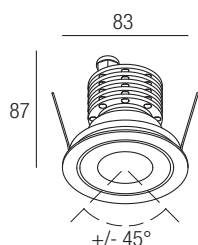

IP67 made in Italy

Supply current

24 VDC

Power

7 W

Parallel wiring

Dimensions

Photometric diagrams