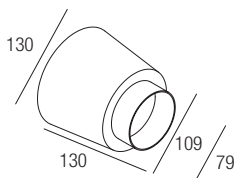

LSL2401

Low luminance louver

Note: the filter must be ordered together with the lighting fixture