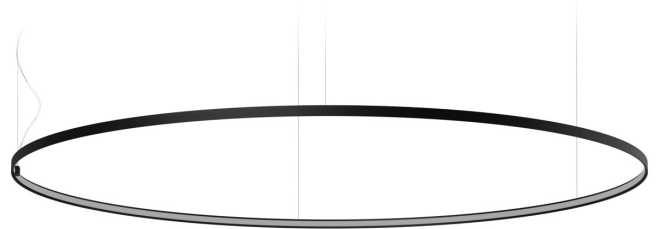

PANZERI

Zero Round

24V DC

M10302.200.0410

● black

Data sheet

CODE	M10302.200.0410
SYSTEM POWER CONSUMPTION	88W
EFFICACY	92.7lm/W
LIGHT SOURCE	LED
LIGHT SOURCE LIFETIME	L70 (B50) 60.000h
COLOUR TEMPERATURE	3000K Ra>90
LIGHT DISTRIBUTION	diffused
POWER SUPPLY	24V DC
DRIVER	remote not included
LUMEN OUTPUT	8158lm
WEIGHT	2,34 Kg
PROTECTION DEGREE	IP20
COLOUR TOLLERANCES	SDCM 3
PACKING DIMENSIONS	200,0 x 200,0 x 11,0 cm

Single or multiple suspension lighting fixture for interiors, with direct and indirect light emission.

Bended extruded aluminium structure in white, black, bronze, mat brass or titanium polyacrylic paint.

Extruded polycarbonate diffuser with opaline finish.

Suspension kit with griplocks and 5m (196,9") long steel cables.

5m (196,9") long power cable in transparent PVC.

Provided without power canopy.

Technical drawing