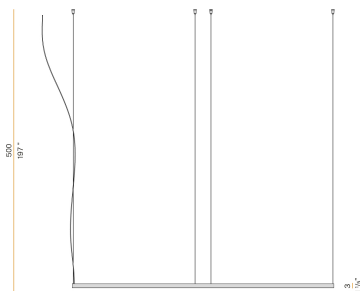

PANZERI

Zero Round

24V DC

M10302.200.0410

● black

Data sheet

CODE	M10302.200.0410
SYSTEM POWER CONSUMPTION	88W
EFFICACY	92.7lm/W
LIGHT SOURCE	LED
LIGHT SOURCE LIFETIME	L70 (B50) 60.000h
COLOUR TEMPERATURE	3000K Ra>90
LIGHT DISTRIBUTION	diffused
POWER SUPPLY	24V DC
DRIVER	remote not included
LUMEN OUTPUT	8158lm
WEIGHT	2,34 Kg
PROTECTION DEGREE	IP20
COLOUR TOLLERANCES	SDCM 3
PACKING DIMENSIONS	200,0 x 200,0 x 11,0 cm

Single or multiple suspension lighting fixture for interiors, with direct and indirect light emission.

Bended extruded aluminium structure in white, black, bronze, mat brass or titanium polyacrylic paint.

Extruded polycarbonate diffuser with opaline finish.

Suspension kit with griplocks and 5m (196,9") long steel cables.

5m (196,9") long power cable in transparent PVC.

Provided without power canopy.

Technical drawing