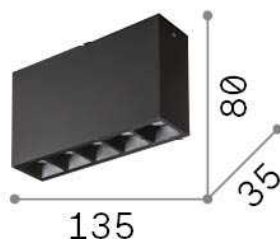

General info

Indoor - Ceiling lamps

Ean	8021696248530
Item	LIKA PL BIANCO
Installation	Ceiling lamps
Guarantee	5 years
Gross weight	0.45 kg
Volume	0.00108 m ³

Technical info

Net weight	0.37 kg
Insulation class	II
Protection index	IP20
Compliance	CE
Operating temperature	0° ~ +40 °C
Dimmer	NO, On-Off
Power output	220-240 V AC 50/60 Hz
Power supply	In-built, included Replaceable (by qualified operators only), electronic

Source info

Integrated source	Integrated LED module
Replaceable source	Replaceable (by qualified operators only)
Power	12,5 W
Emission	Direct
Max consumption	max 12,00 W
Features LED	LED SMD OSRAM
CCT LED	3000 K
Duration LED (t. 25°C)	50000 h
CRI	> 90
Light beam	44°
UGR Maximum	< 16
Light beam flux	1200 lm
Useful light flux	1060 lm
Photobiological risk	2